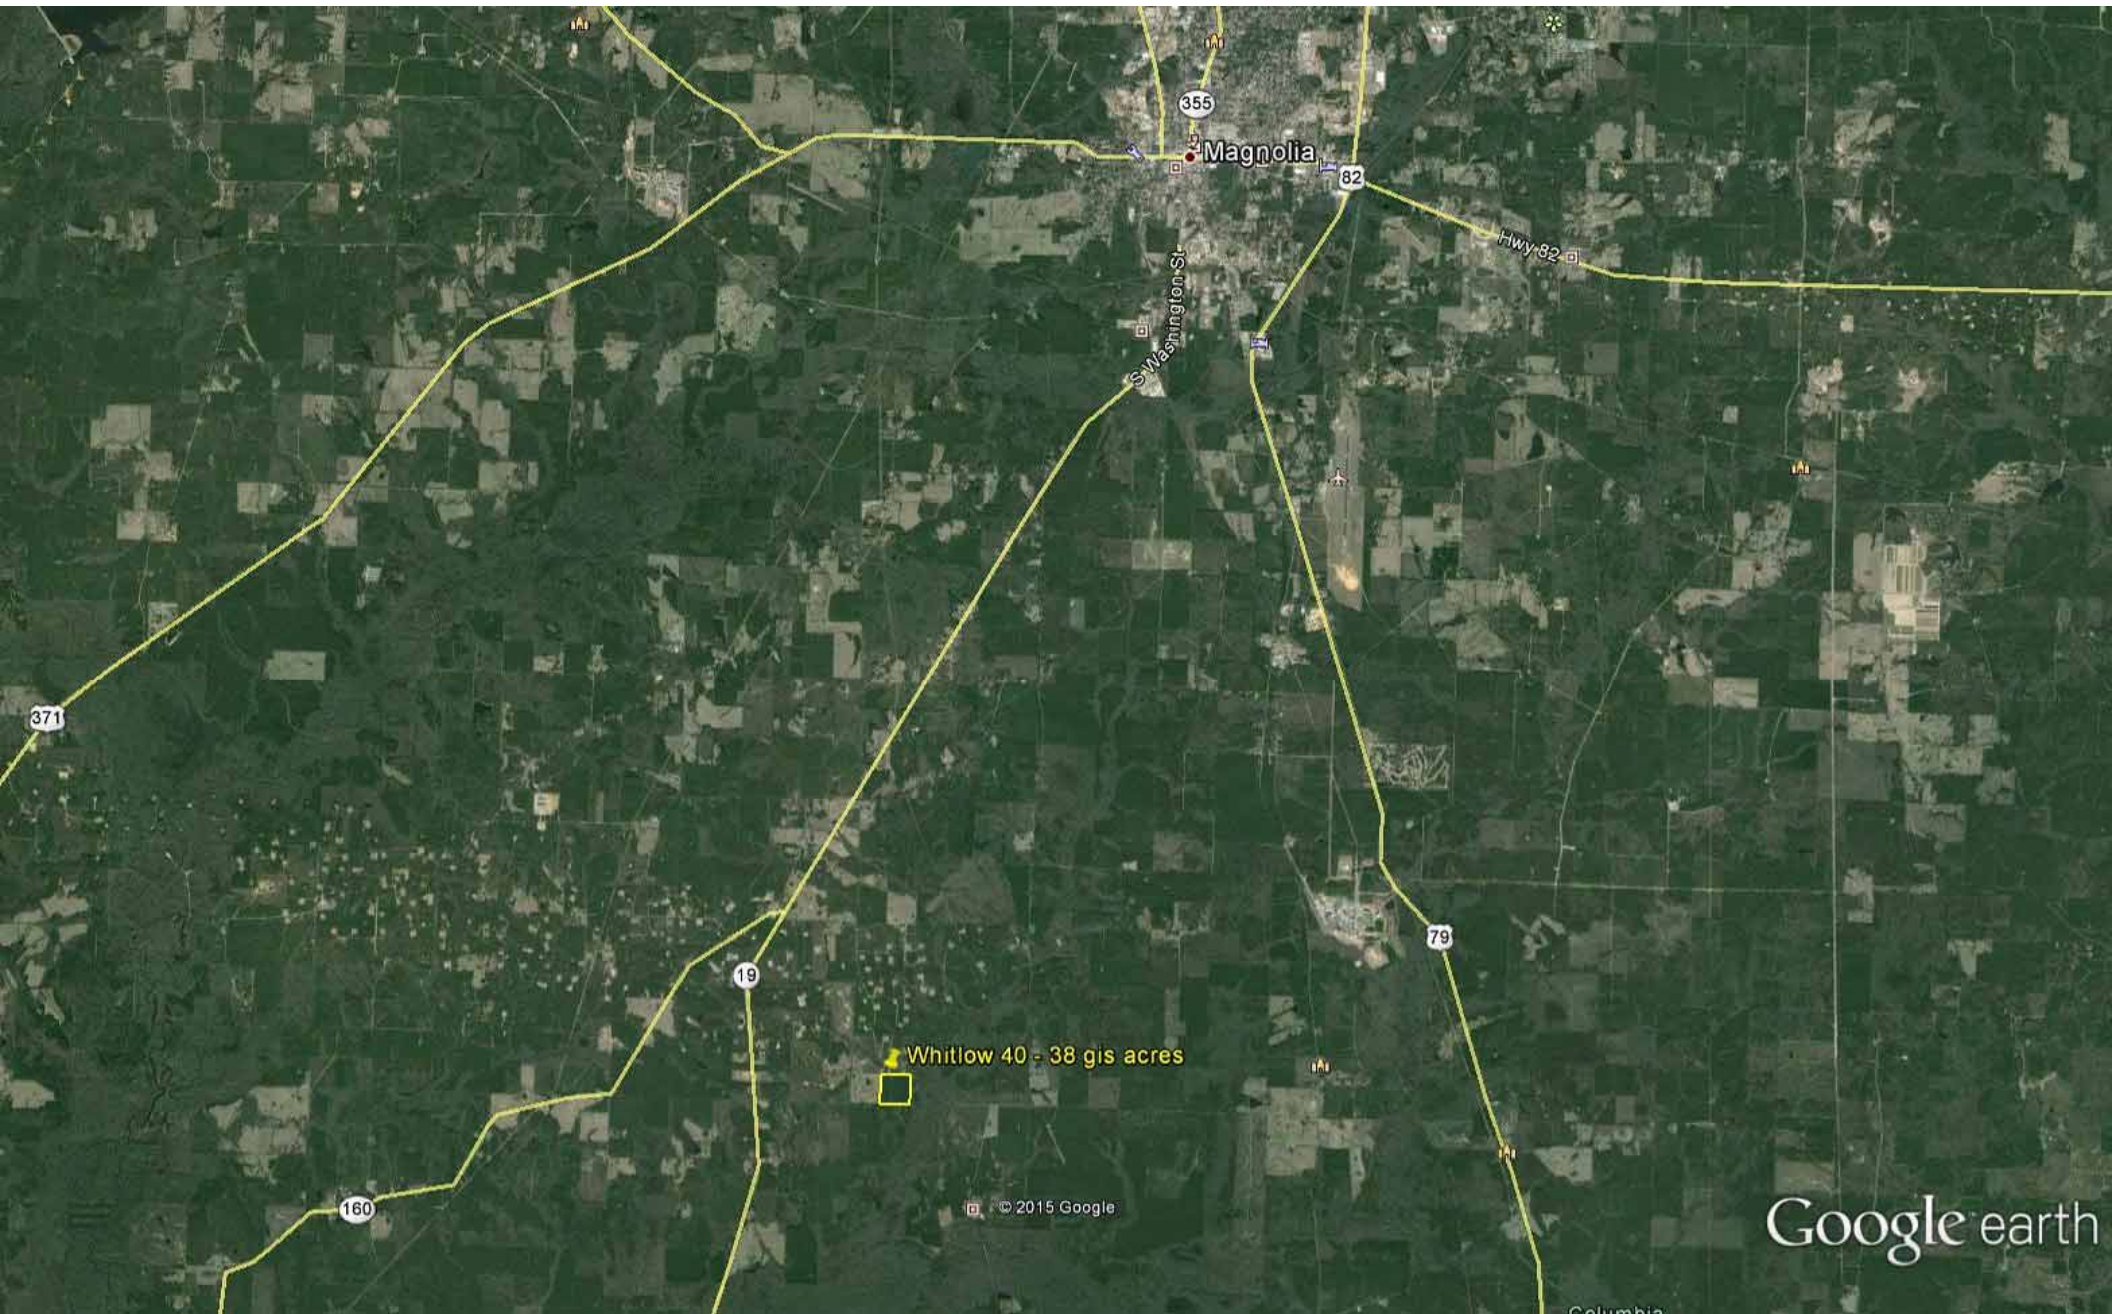

Whitlow 40 - 38 gis acres

Columbia Rd. 10 E

© 2015 Google

Google earth

Columbia Rd-79

Columbia Rd-42

▶ Snider 60 acres

Columbia Rd-10 E

19

▶ Whitlow 40 - 38 gis acres

© 2015 Google

Columbia Rd-5

Google earth

355

Magnolia

82

Hwy 82

S Washington St

371

19

79

Whitlow 40 - 38 gis acres

160

© 2015 Google

Google earth

Columbia

Whitlow 40 - 38 gis acres

Columbia Rd - 10 E

250

237

© 2015 Google

Google earth
Earth Point