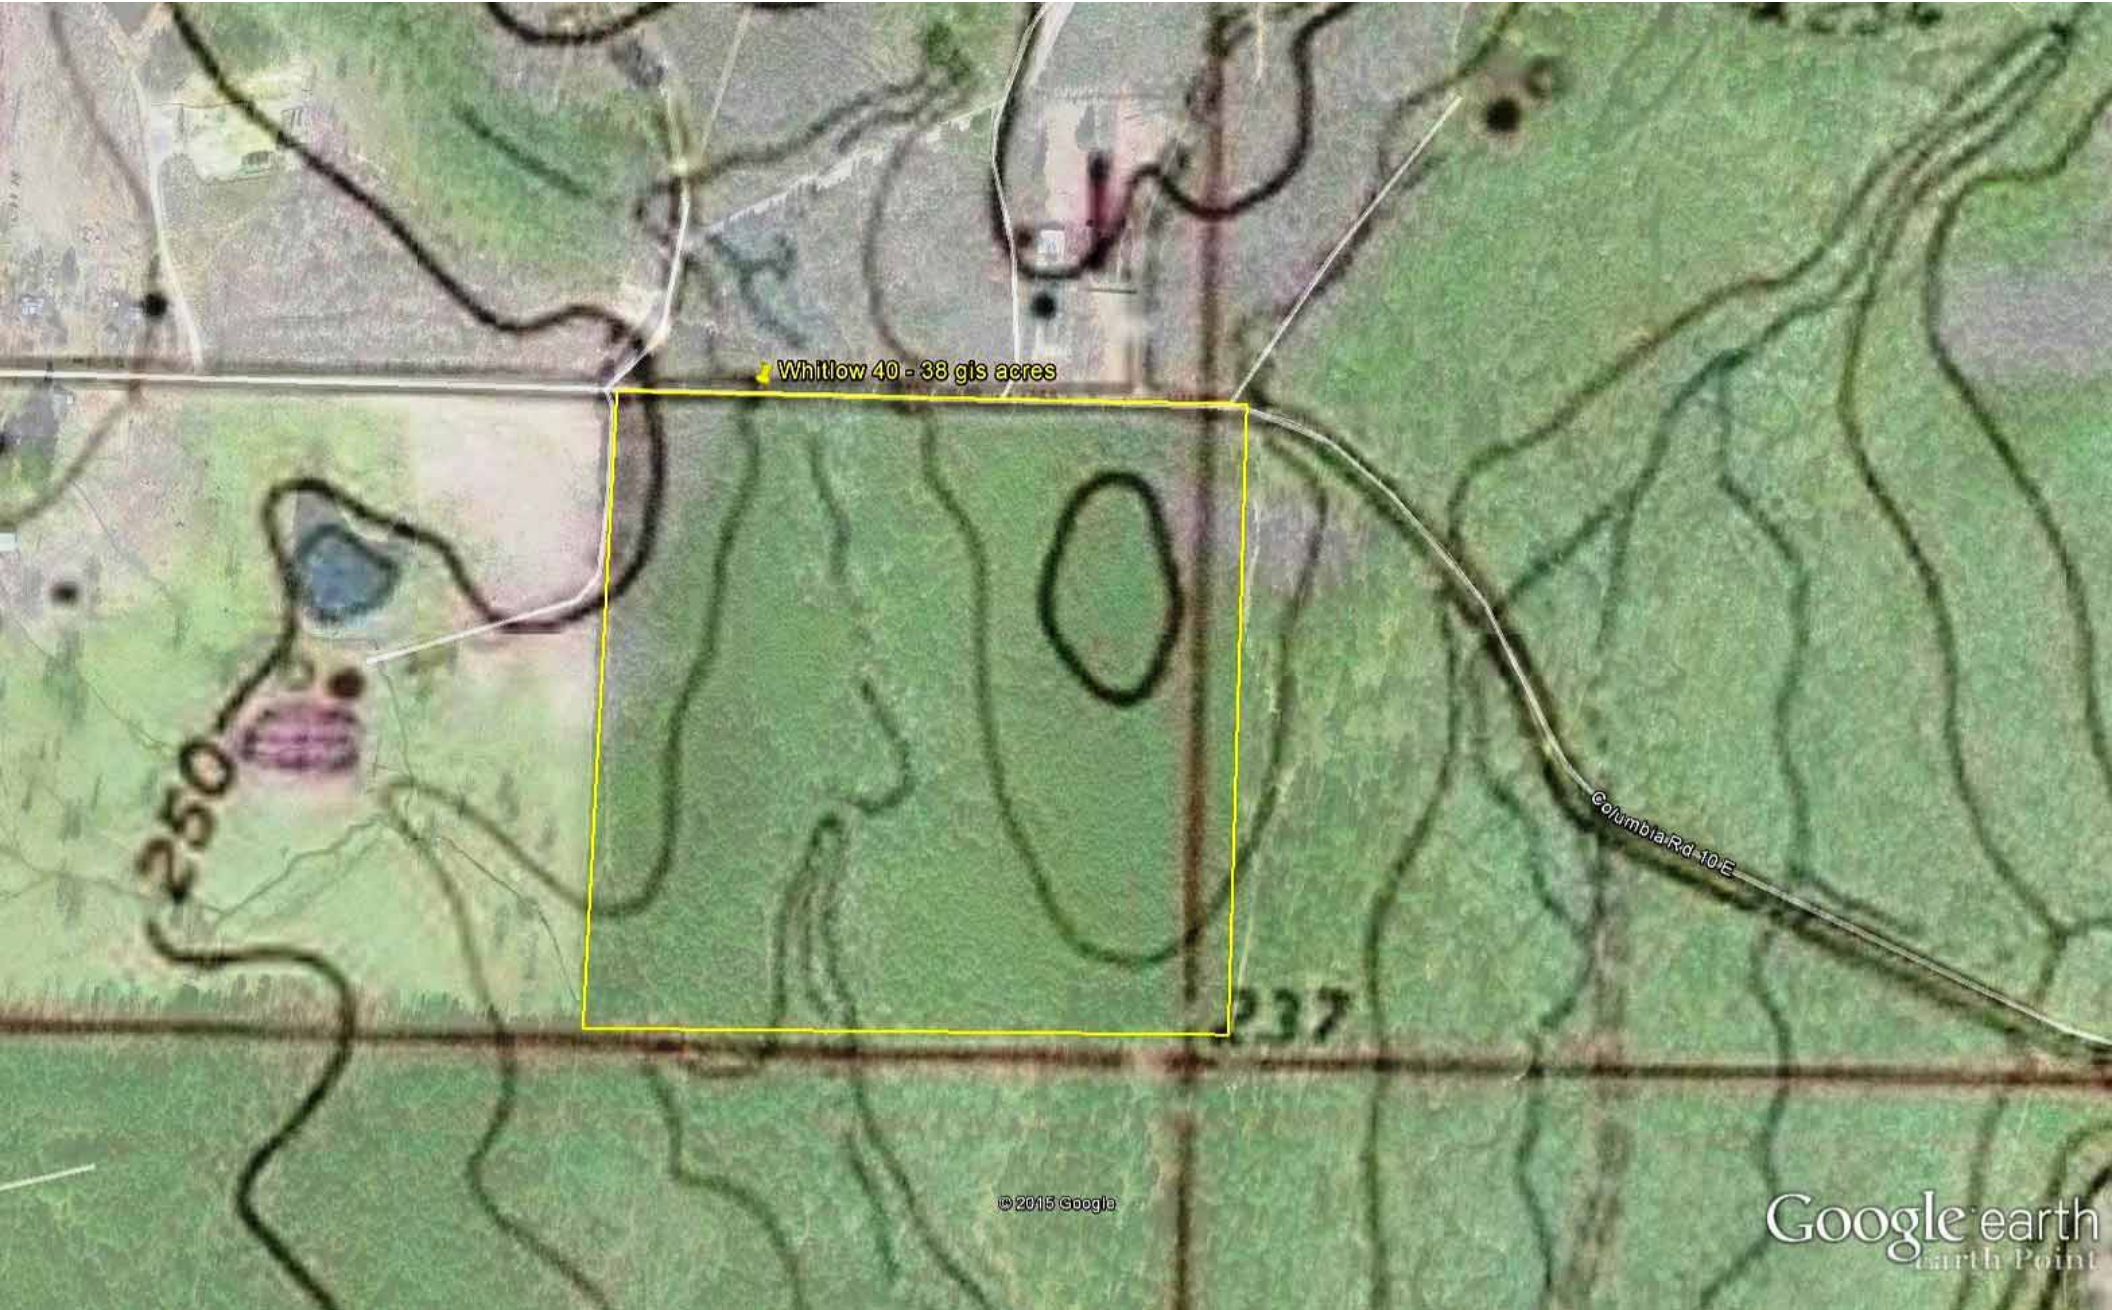

Whitlow 40 - 38 gis acres

Columbia Rd. 10 E

© 2015 Google

Google earth

Columbia Rd-79

Columbia Rd-42

▶ Snider 60 acres

Columbia Rd-10 E

19

▶ Whitlow 40 - 38 gis acres

© 2015 Google

Columbia Rd-5

Google earth

355

Magnolia

82

Hwy 82

S Washington St

371

19

79

Whitlow 40 - 38 gis acres

160

© 2015 Google

Google earth

Columbia

Whitlow 40 - 38 gis acres

Columbia Rd - 10 E

250

237

© 2015 Google

Google earth
Earth Point