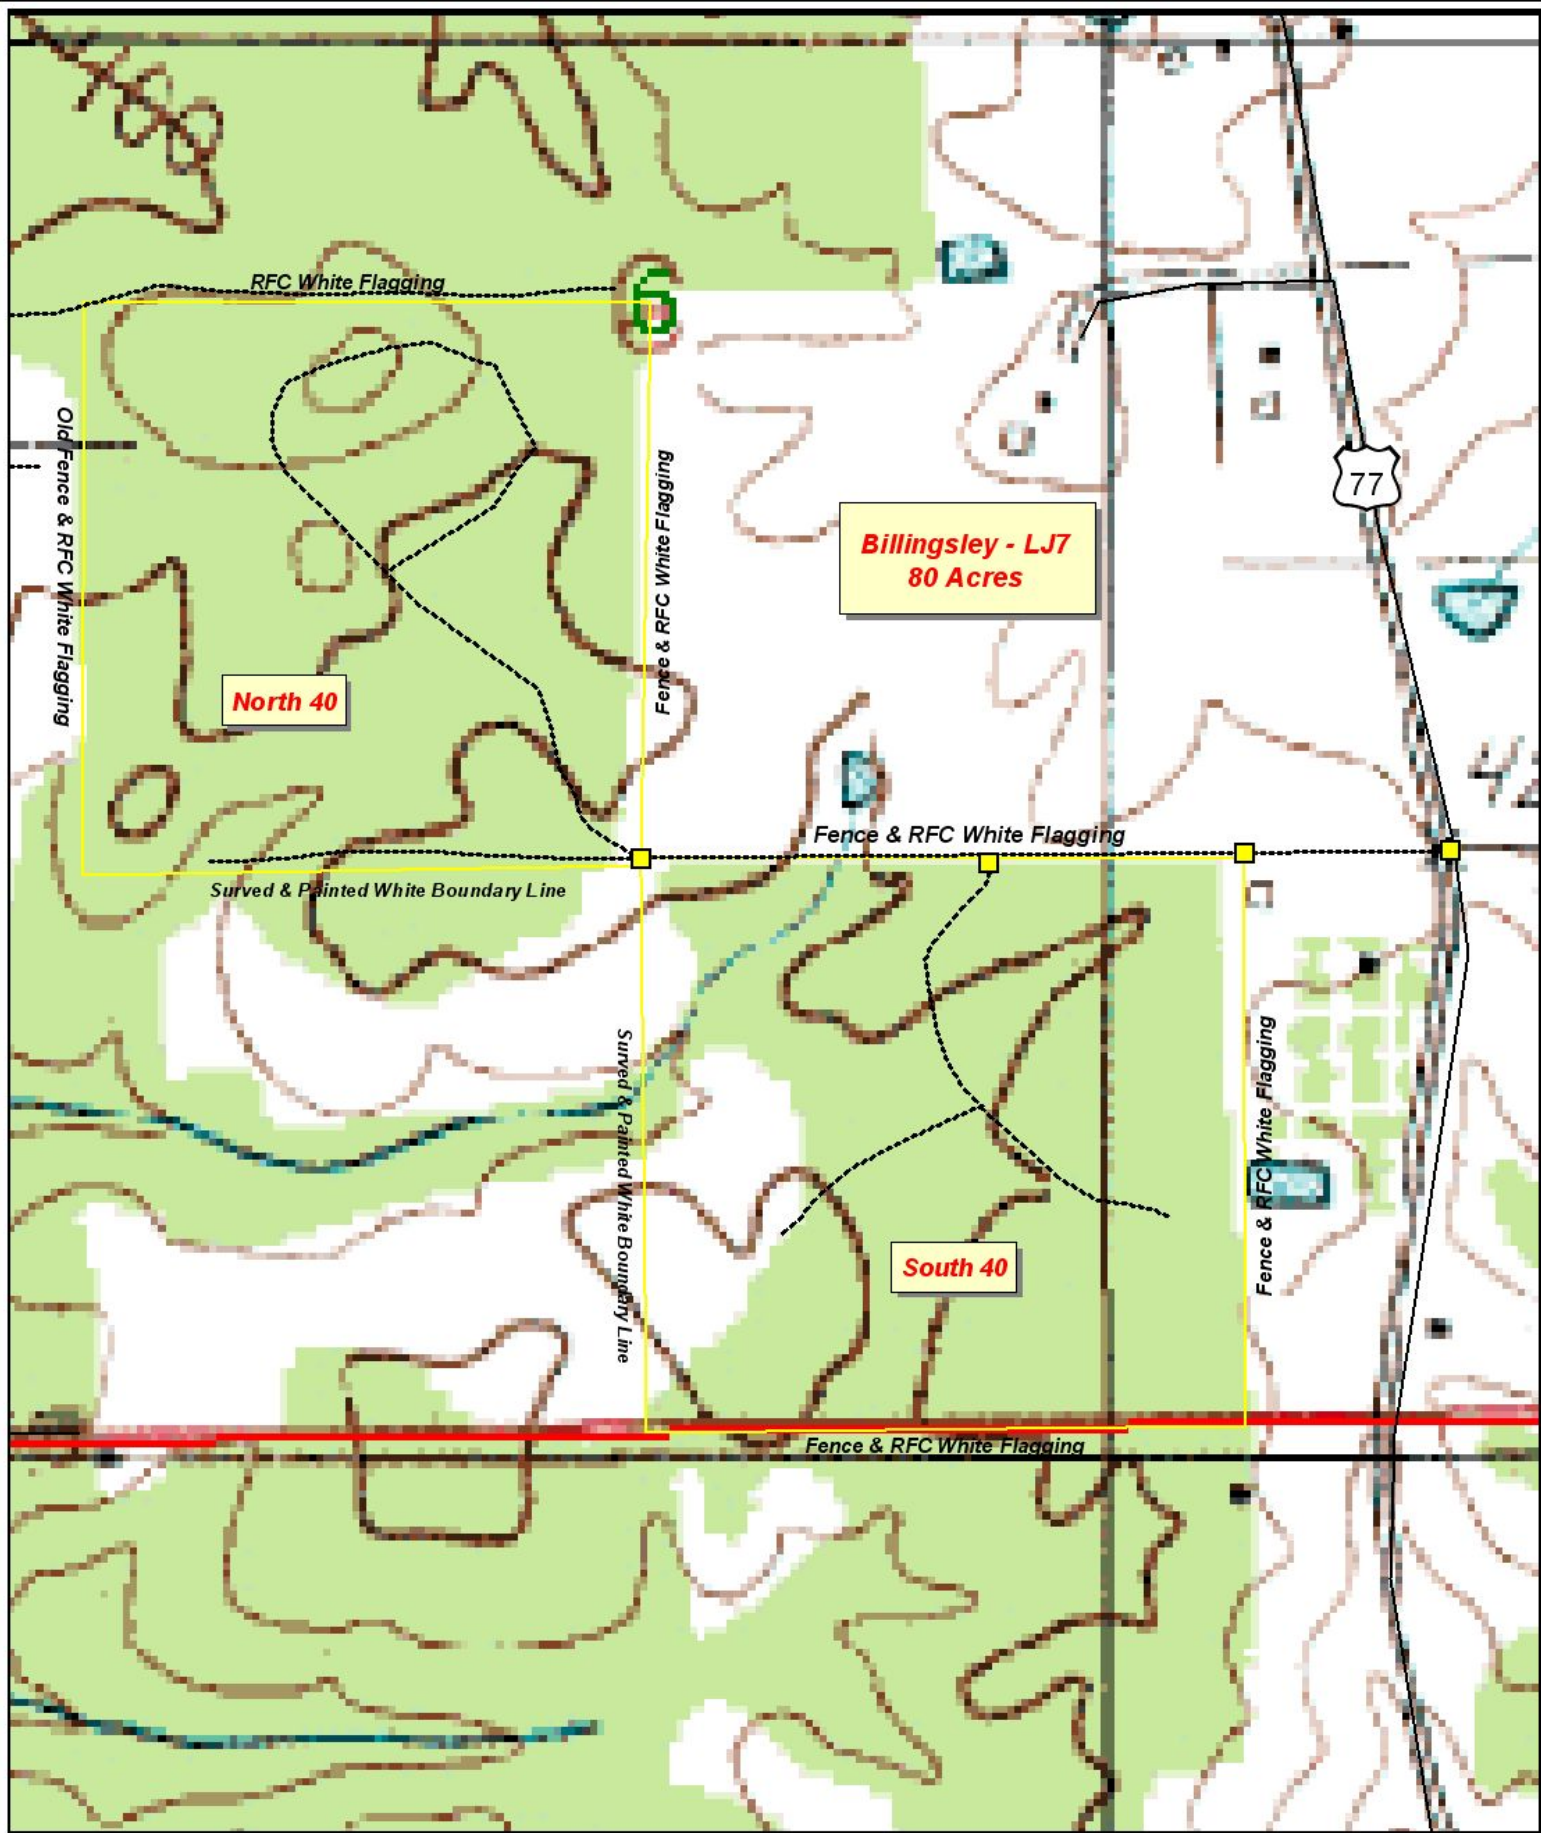

Billingsley - LJ7
80 Acres

North 40

South 40

0 0.1 Miles

Sec 6, T19N, R14E
 Autauga County, Alabama

Map Date 7-15-08
 Flight Date 12-16-06

-  Tract Boundary
-  New Road Work
-  Road
-  RFC Sign

Billingsley - LJ7

Reynolds Forestry Consulting
 P.O. Box 1129
 Magnolia, AR 71754
 (870) 234-0200
 www.reynoldsforestry.com

Billingsley - LJ7
80 Acres

North 40

South 40

0 0.1 Miles

Sec 6, T19N, R14E
Autauga County, Alabama

Map Date 7-15-08
Flight Date 12-16-06

-  Tract Boundary
-  New Road Work
-  Road
-  RFC Sign

Billingsley - LJ7

Reynolds Forestry Consulting
P.O. Box 1129
Magnolia, AR 71754
(870) 234-0200
www.reynoldsforestry.com

0.25 0 0.25 Miles

Sec 6, T19N, R14E
Autauga County, Alabama

Map Date 7-15-08
Flight Date 12-16-06

-  Tract Boundary
-  County Boundary
-  New Road Work
-  Road
-  RFC Sign

Billingsley 80

Reynolds Forestry Consulting
P.O. Box 1129
Magnolia, AR 71754
(870) 234-0200
www.reynoldsforestry.com