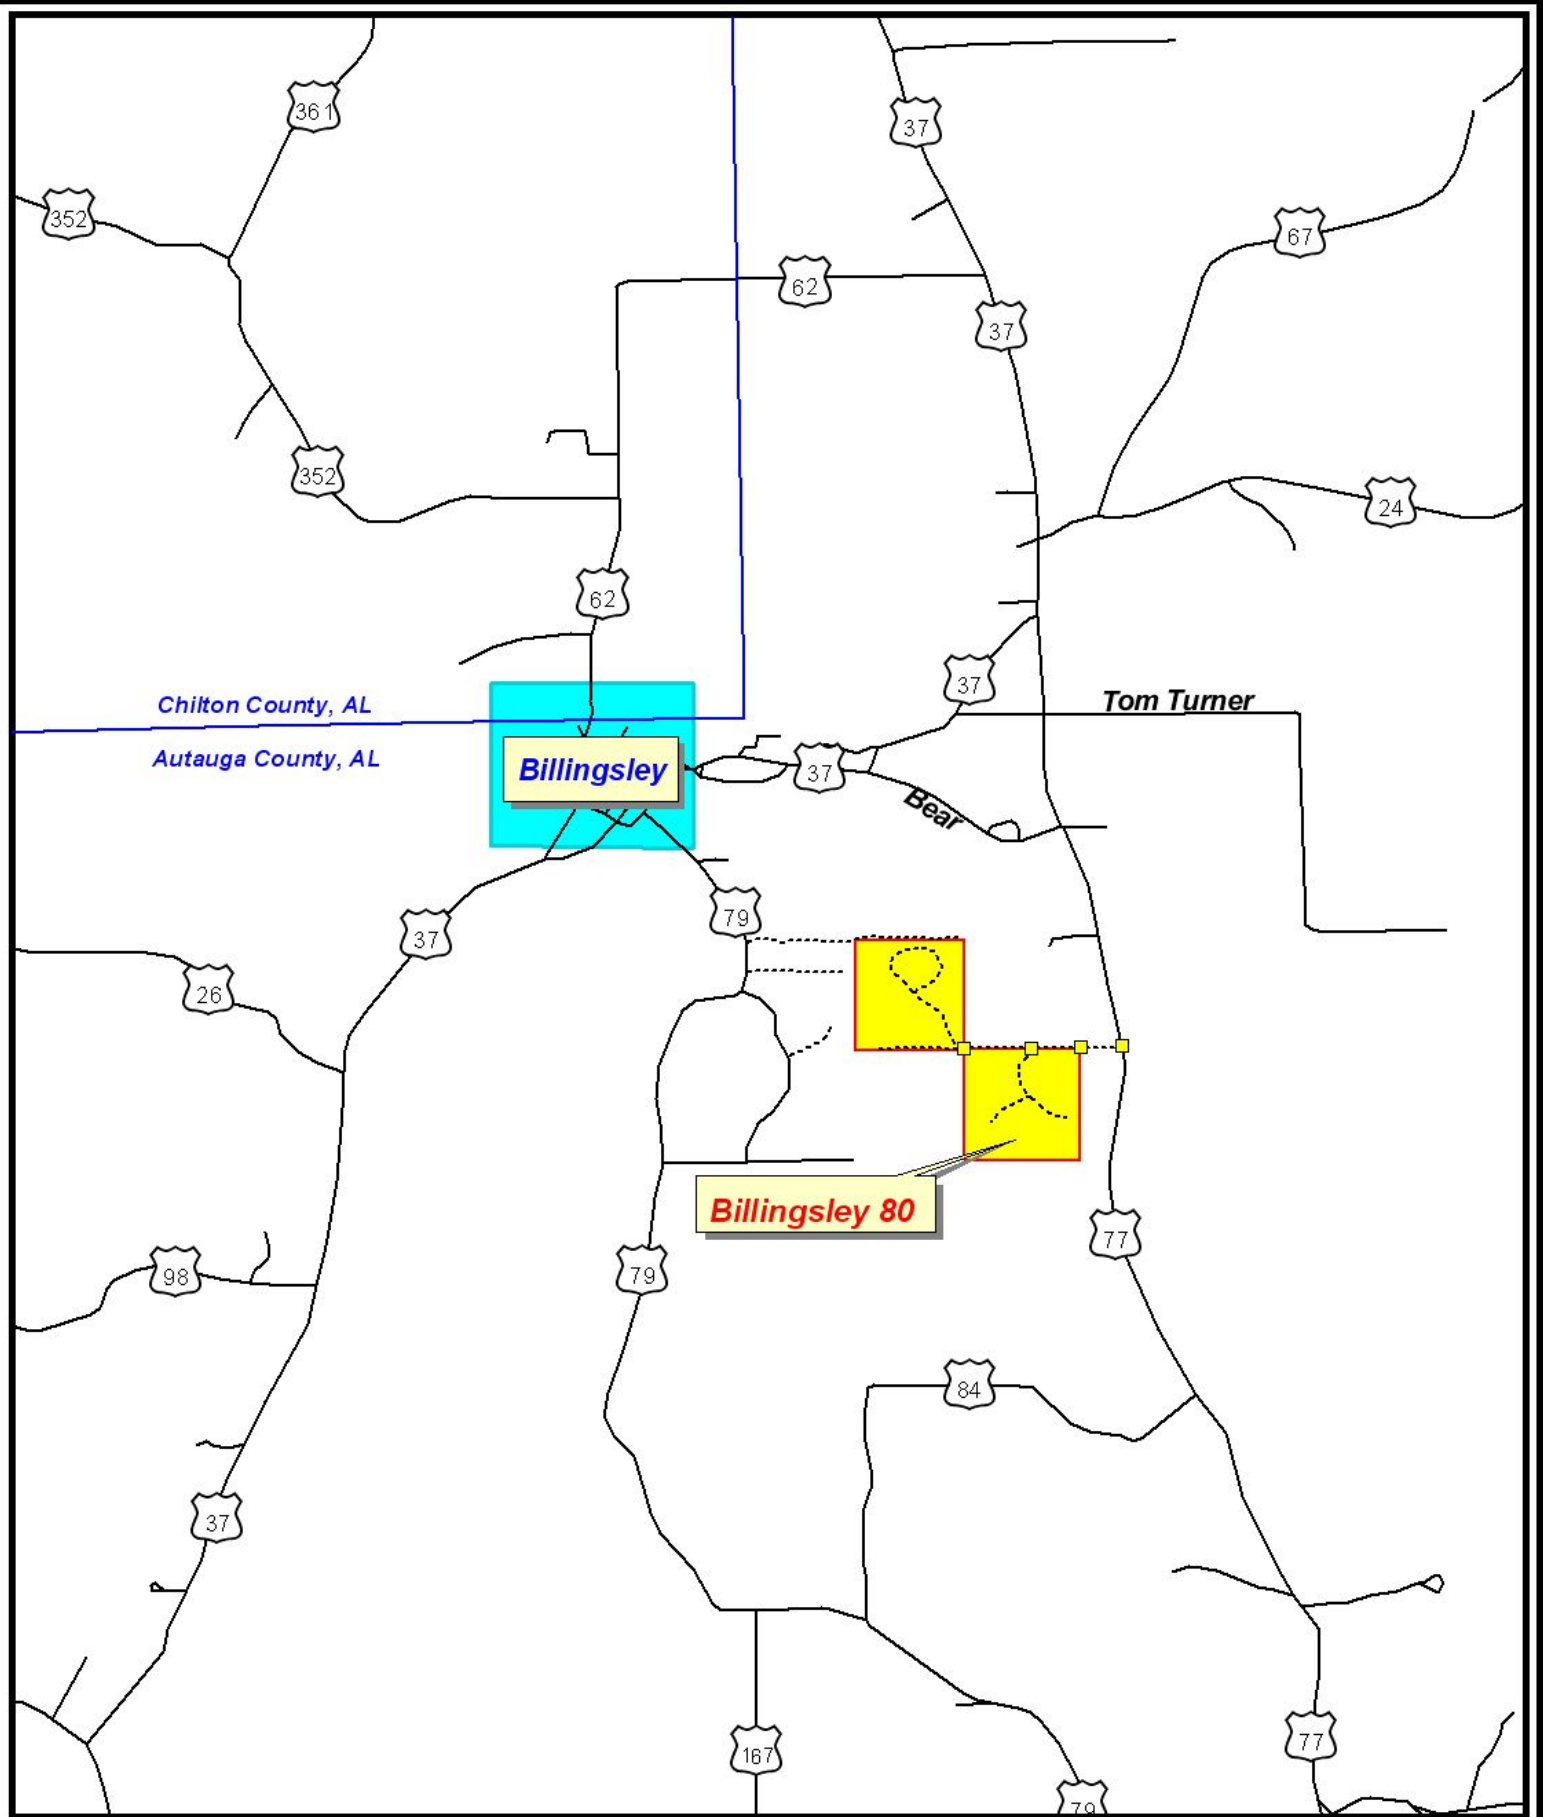

Billingsley - LJ7
80 Acres

North 40

South 40

0 0.1 Miles

Sec 6, T19N, R14E
 Autauga County, Alabama

Map Date 7-15-08
 Flight Date 12-16-06

-  Tract Boundary
-  New Road Work
-  Road
-  RFC Sign

Billingsley - LJ7

-  Tract Boundary
-  New Road Work
-  Road
-  RFC Sign

Billingsley - LJ7

Reynolds Forestry Consulting
P.O. Box 1129
Magnolia, AR 71754
(870) 234-0200
www.reynoldsforestry.com

0.25 0 0.25 Miles

Sec 6, T19N, R14E
Autauga County, Alabama