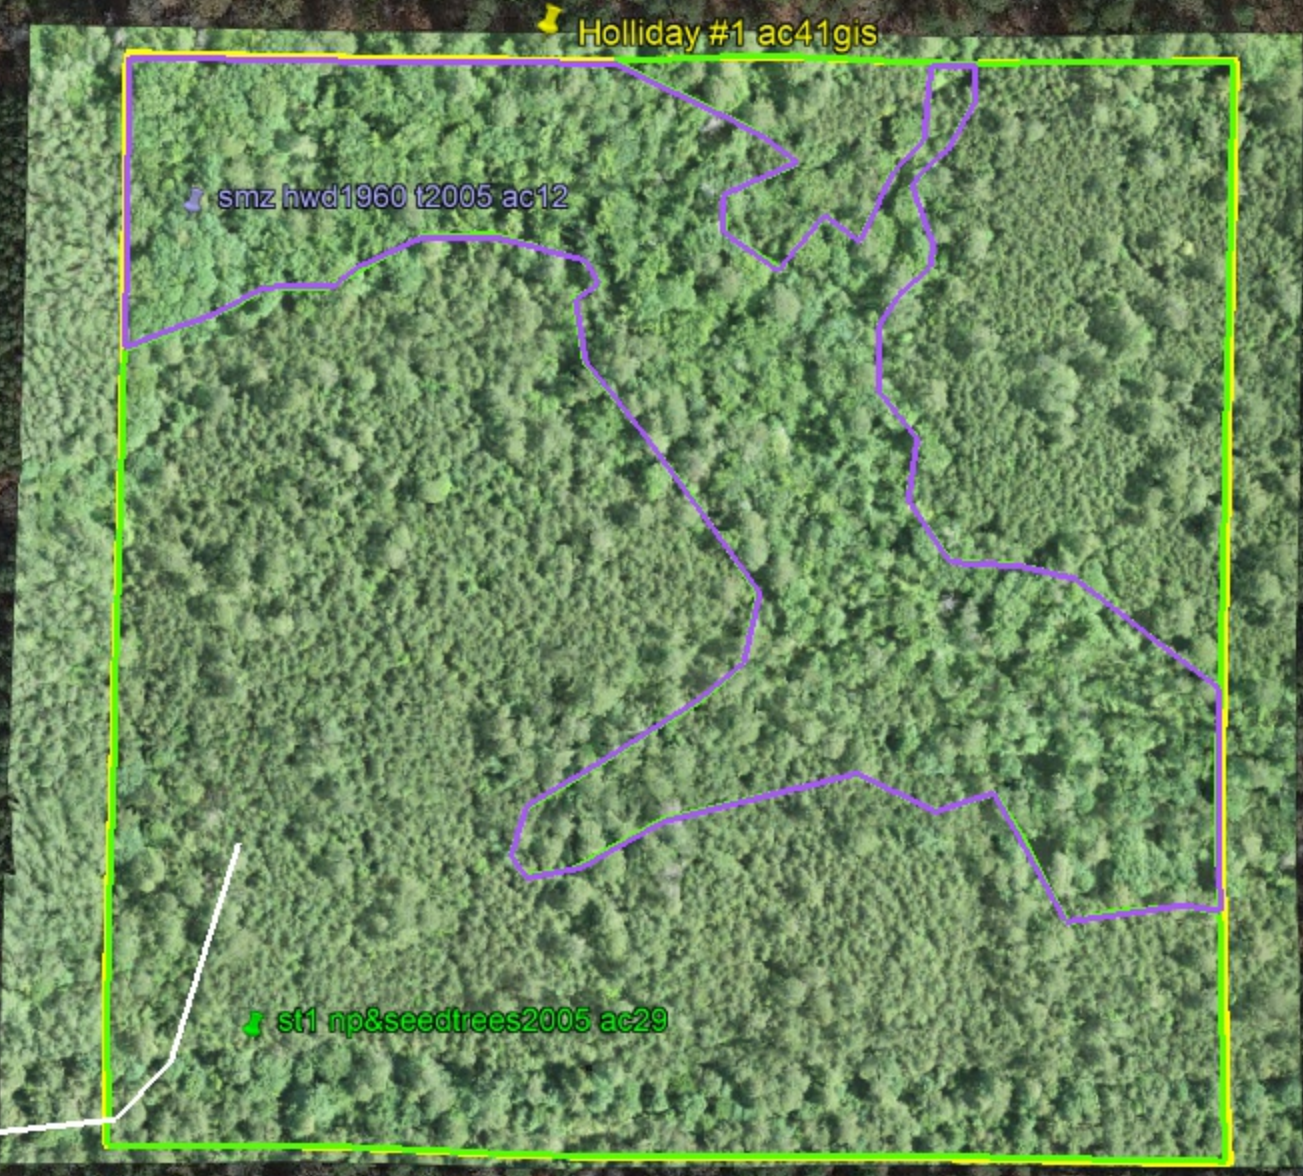

**Holliday #1**  
Sec 02, T14S, R19W  
40-deed acres, 41-gis acres  
NE1/4 SE1/4

500 ft